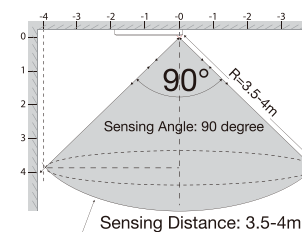

Surface Mount

Fig. 1 = CCT + POWER SWITCH

Fig. 2 = PIR SWITCH

Switch 1	Switch 2	⌚ after NO motion detect
ON	ON	30s
ON	OFF	60s
OFF	ON	90s
OFF	OFF	120s

Switch	ON	OFF
4	PIR DISABLE	PIR ON
3	☾ - Detect motion when DARK	☀ - Detect motion ANYTIME