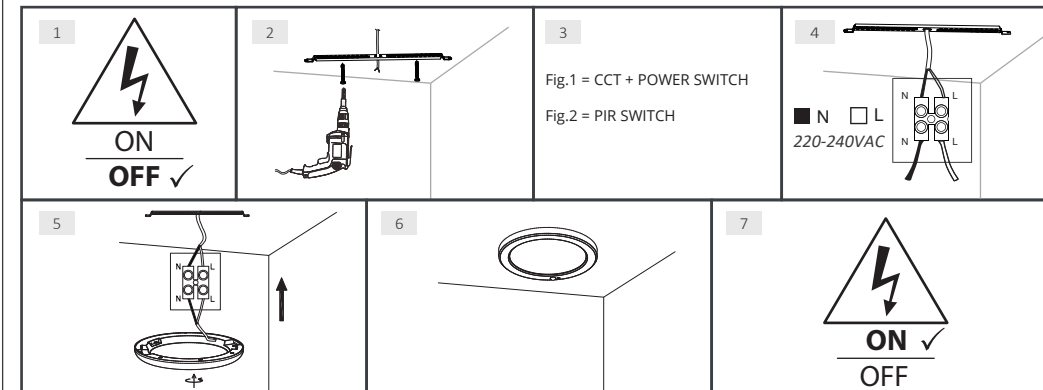

Surface Mount

Fig. 1 = CCT + POWER SWITCH

Fig. 2 = PIR SWITCH

Switch 1	Switch 2	⌚ after NO motion detect
ON	ON	30s
ON	OFF	60s
OFF	ON	90s
OFF	OFF	120s

Switch	ON	OFF
4	PIR DISABLE	PIR ON
3	☾ - Detect motion when DARK	☀ - Detect motion ANYTIME